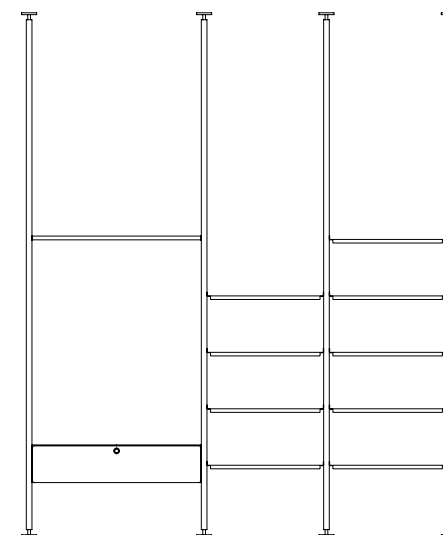

Pressure system composed by uprights in which are fixed shelves, drawers and clothes rails to make bookcases and wardrobes, it could be placed against a wall or used as partition in an open space. At the time of the order is necessary to communicate the distance between the floor and the ceiling (with a tolerance of max 5 cm) as the uprights are cutted to size. The holes on the uprights are every 10 cm to allow the positioning of the shelves and of the other elements at different heights up to 300 cm from the ground.

Sistema K2 / K2 System

Montanti / Uprights

Ripiano Semplice / Basic shelf

Ripiano con bordo rialzato / Reverse shelf

Ripiano in legno / Wood shelf

Piedino / Foot

Aggancio a parete / Wall hook

Prolunga / Extension Cable

Sistema K2 / K2 System

Cassettiera singola /
Chest of drawer

Cassettiera doppia /
Double chest of drawer

* Ingombro interno del cassetto
* Internal dimensions of the drawer

Ribaltina, apertura dall'alto /
Hanged tip-up panel,
opening from the top

* Ingombro interno
* Internal dimensions of the drawer

Ribaltina, apertura dal basso /
Hanged tip-up panel,
opening from the bottom

* Ingombro interno del cassetto
* Internal dimensions of the drawer

Cassettoni /
Chest of drawer