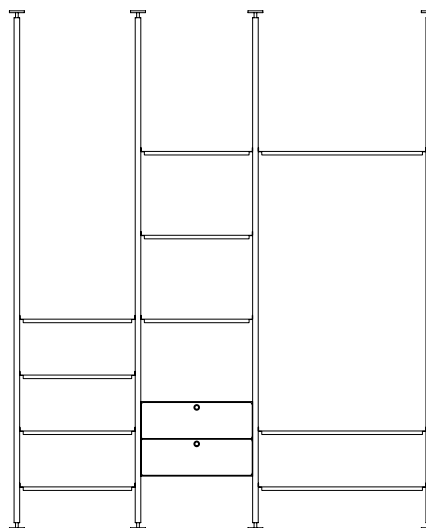

Pressure system composed by uprights in which are fixed shelves, drawers and clothes rails to make bookcases and wardrobes, it could be placed against a wall or used as partition in an open space. At the time of the order is necessary to communicate the distance between the floor and the ceiling (with a tolerance of max 5 cm) as the uprights are cutted to size. The holes on the uprights are every 10 cm to allow the positioning of the shelves and of the other elements at different heights up to 300 cm from the ground.

Sistema K2 / K2 System

Montanti / Uprights

Ripiano Semplice / Basic shelf

Ripiano con bordo rialzato / Reverse shelf

Ripiano in legno / Wood shelf

Piedino / Foot

Aggancio a parete / Wall hook

Prolunga / Extension Cable

Sistema K2 / K2 System

Cassettiera singola /
Chest of drawer

Cassettiera doppia /
Double chest of drawer

* Ingombro interno del cassetto
* Internal dimensions of the drawer

Ribaltina, apertura dall'alto /
Hanged tip-up panel,
opening from the top

* Ingombro interno
* Internal dimensions of the drawer

Ribaltina, apertura dal basso /
Hanged tip-up panel,
opening from the bottom

* Ingombro interno del cassetto
* Internal dimensions of the drawer

Cassettoni /
Chest of drawer